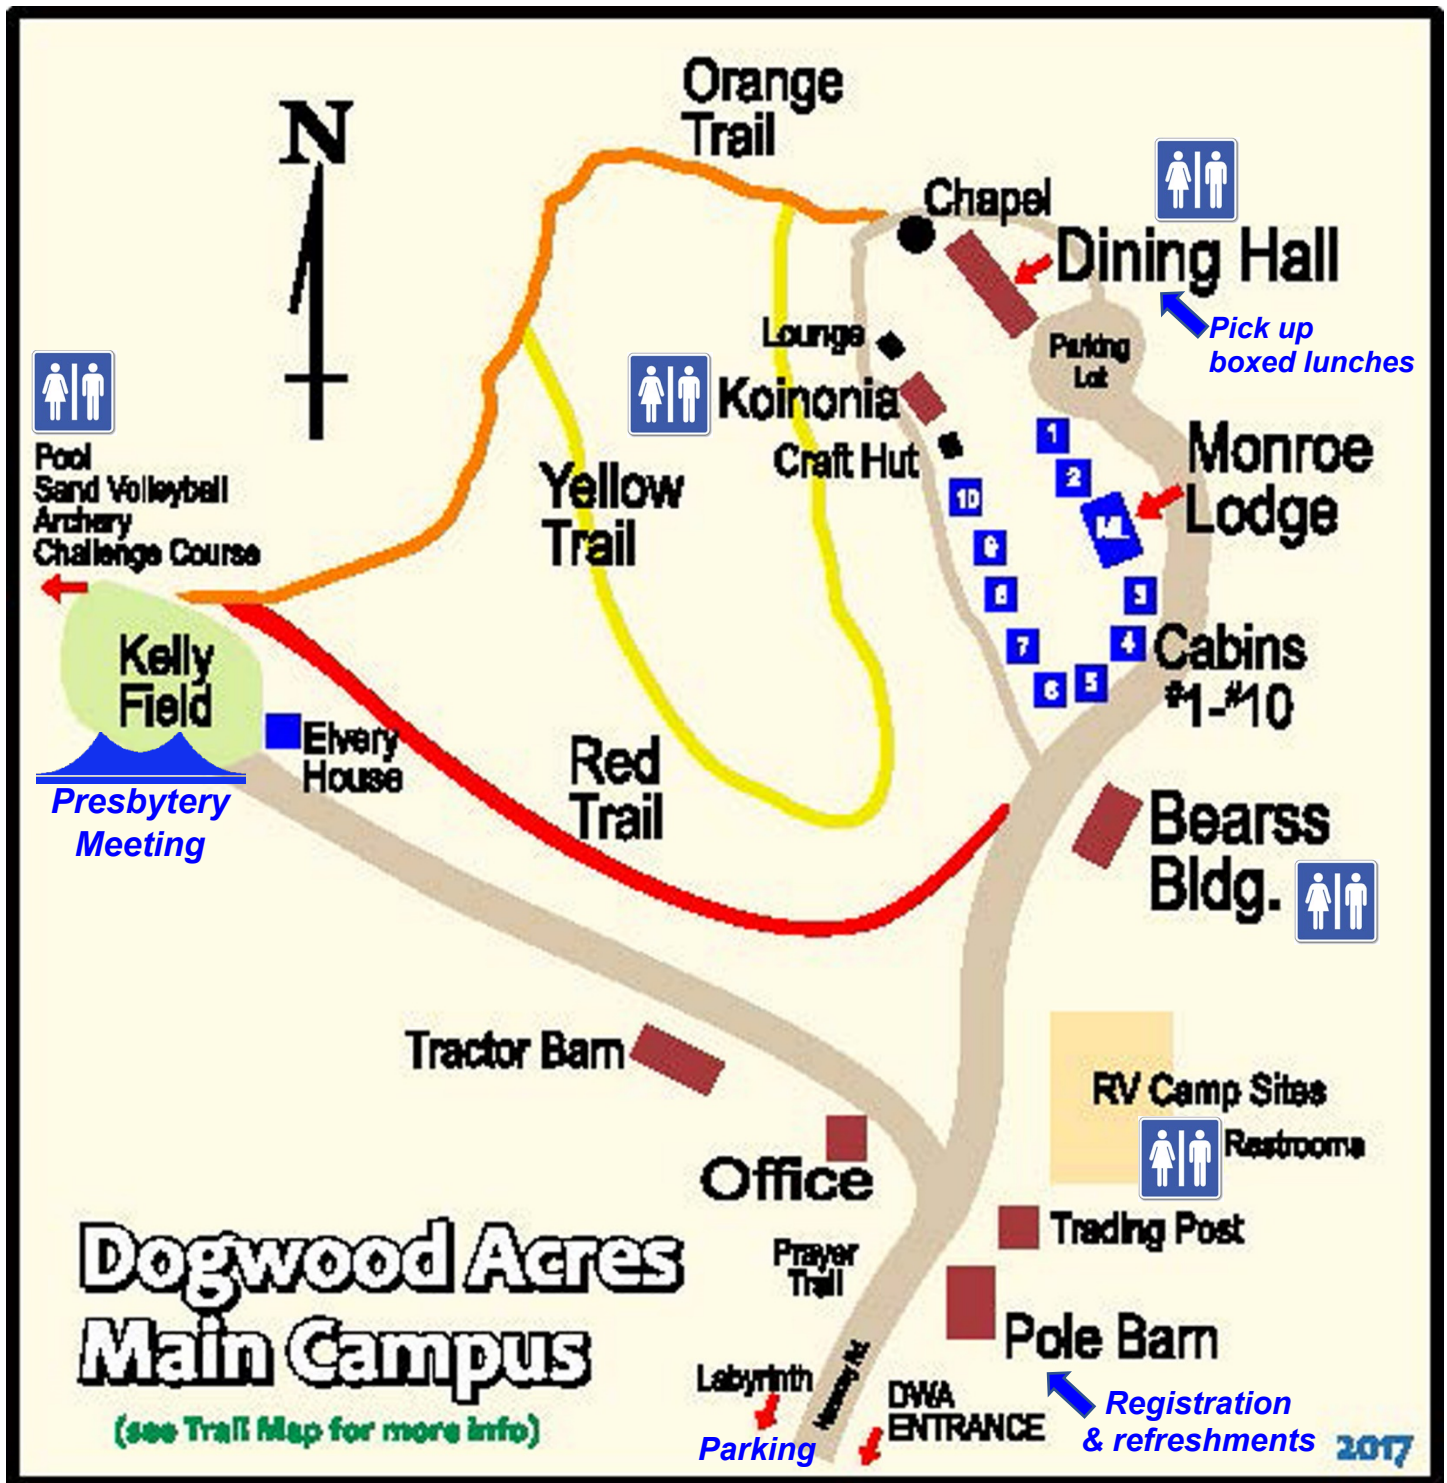

Presbytery Meeting Site Map

October 23, 2021

Where is?

Parking: Along Harmony Road, the entrance to Dogwood Acres

Registration and refreshments: The Pole Barn

The meeting: Kelley Field

Lunch: Pick up at the Dining Hall

A restroom: RV sites, Bearss Bldg., Koinonia Bldg., Dining Hall (east side), Pool bath house (west of Kelley Field)